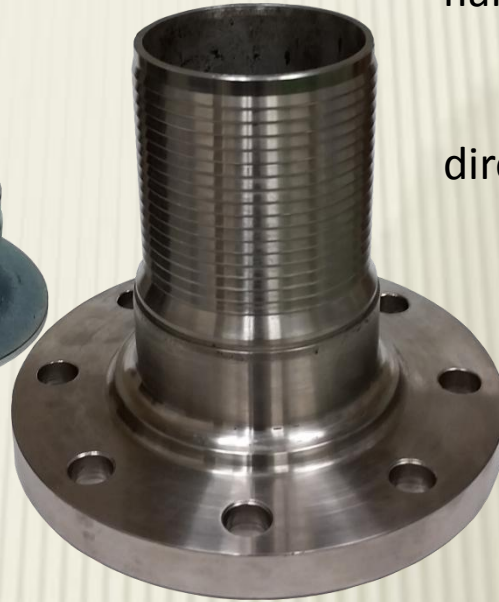

## TURNBACK AND FLANGED NIPPLES

Used with a floating flange, **CRIMPLOK** Turnbacks make for easy alignment. Available in Carbon Steel or SS316

CNTB

FLF

CNFL

**CRIMPLOK** flanged nipples are an ideal solution for direct to flange alignment. Available in Carbon Steel and SS316